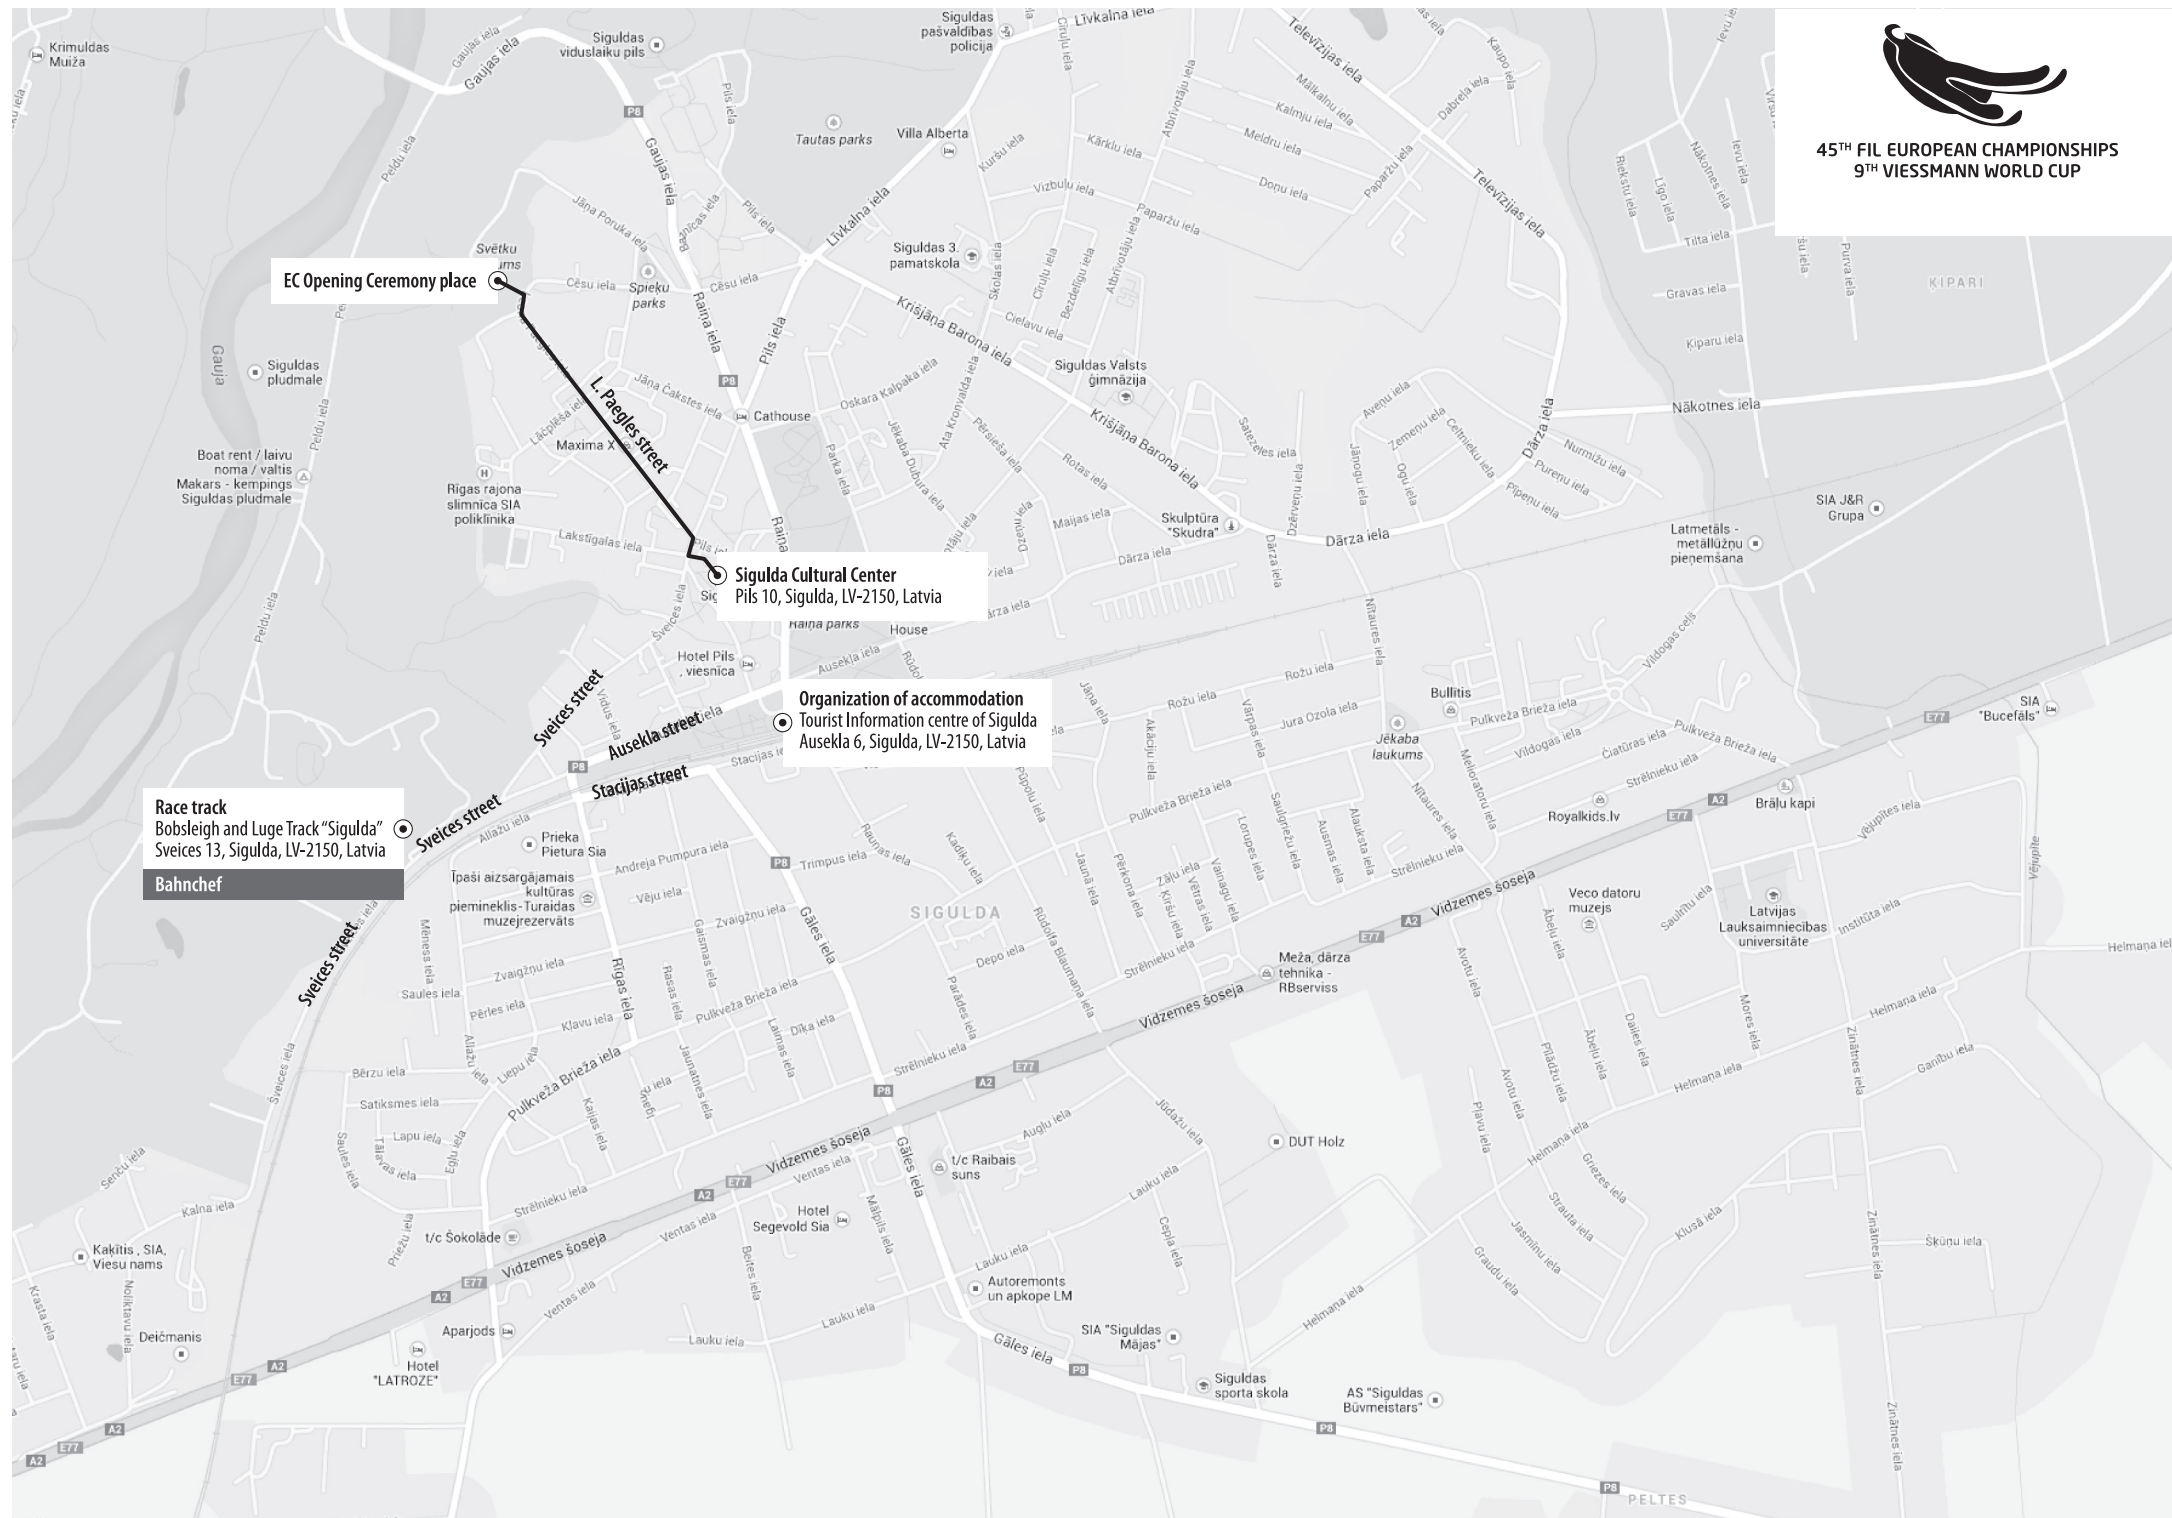

45<sup>TH</sup> FIL EUROPEAN CHAMPIONSHIPS  
9<sup>TH</sup> VIESSMANN WORLD CUP

EC Opening Ceremony place

**Sigulda Cultural Center**  
Pils 10, Sigulda, LV-2150, Latvia

**Organization of accommodation**  
Tourist Information centre of Sigulda  
Ausekļa 6, Sigulda, LV-2150, Latvia

**Race track**  
Bobsleigh and Luge Track "Sigulda"  
Sveices 13, Sigulda, LV-2150, Latvia

**Bahnchef**